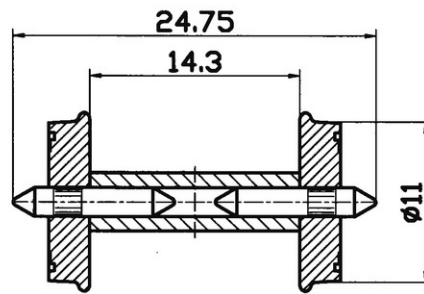

RP-25 wheel set

Art. No.: 40267

€10,90

RP-25 wheel set for direct current, with split axle.

Wheel diameter: 11 mm.

Axle length: 24.75 mm.

Content: 2 pieces/package.