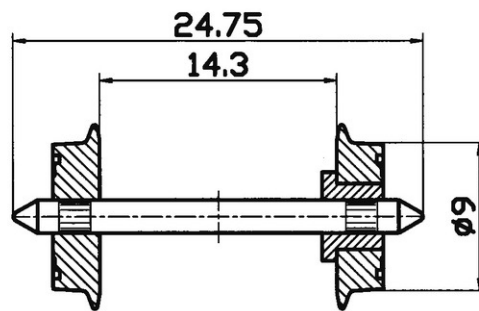

DC NEM standard wheel set

Art. No.: 40194

€6,20

H0 standard wheel set for direct current, one side insulated.

Wheel diameter: 9 mm.

Axle length: 24.75 mm.

Content: 2 pieces/package.