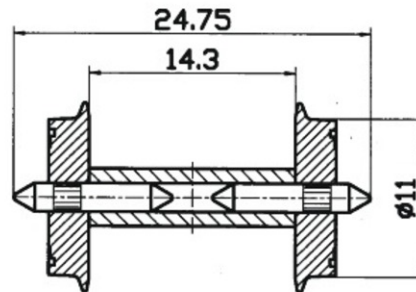

DC NEM standard wheel set

Art. No.: 40192

€8,20

H0 standard wheel set for direct current, with split axle.

Wheel diameter: 11 mm.

Axle length: 24.75 mm.

Content: 2 pieces/package.