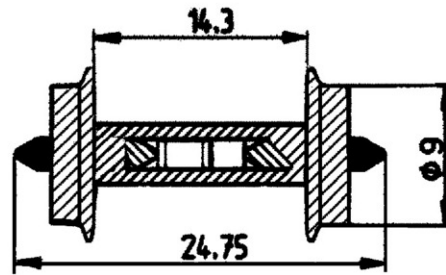

Wheel set with resistor

Art. No.: 40187

€12,40

Wheel set for direct current, with 18 k Ω resistor for track busy indicator.

Wheel diameter: 9 mm.

Axle length: 24.75 mm.

Content: 2 pieces/package.