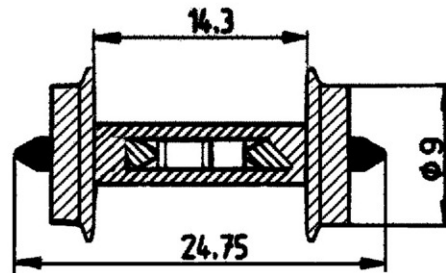

Wheel set with resistor

Art. No.: 40187

€11,90

Wheel set for direct current, with 18 kΩ resistor for track busy indicator.

Wheel diameter: 9 mm.

Axle length: 24.75 mm.

Content: 2 pieces/package.