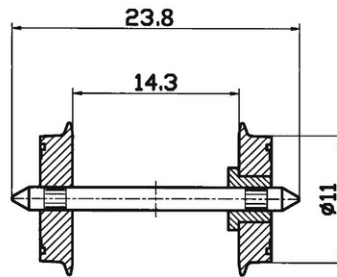

DC NEM standard wheel set

Art. No.: 40182

€6,70

H0 standard wheel set for direct current, one side insulated.

Wheel diameter: 11 mm.

Axle length: 23.8 mm.

Content: 2 pieces/package.