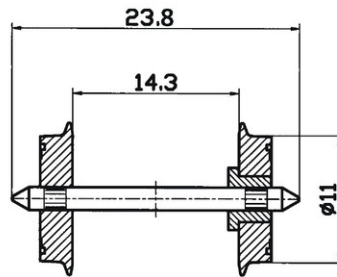

DC NEM standard wheel set

Art. No.: 40182

€6,40

H0 standard wheel set for direct current, one side insulated.

Wheel diameter: 11 mm.

Axle length: 23.8 mm.

Content: 2 pieces/package.