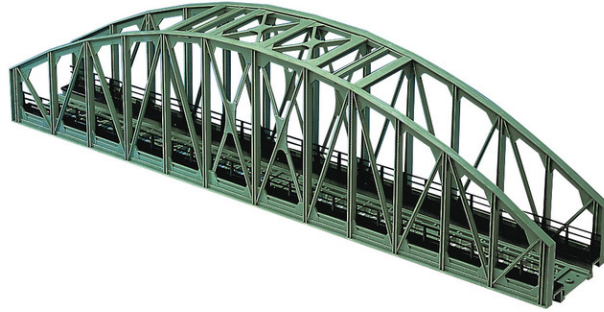

Arched bridge

Art. No.: 40081

€53,40

Arched bridge.

The ROCO bridges are delivered in kits. They can be clipped together in minutes without using adhesives.

Length: 457 mm, Width: 75 mm.

Headroom: 96 mm.