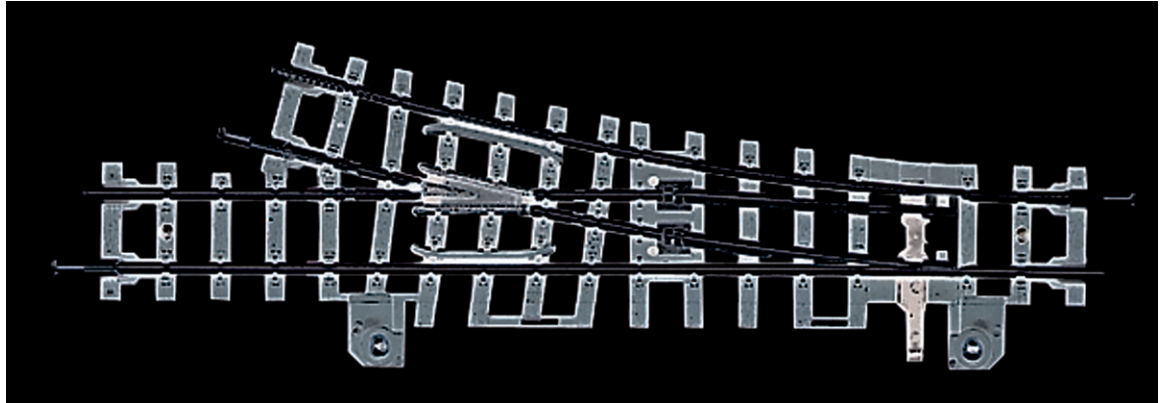

Turnout, right

Art. No.: 32411

€24,40

Turnout, right hand, with metal turnout frog. Without turnout mechanism.

Length of the straight track 134.4 mm (standard length), branch angle 15°, branch radius 493 mm. Gauge: 9 mm.

Suitable electric turnout mechanisms:

Above baseboard: 32419.

Below baseboard: 10030.

Turnout frog can be polarised if used with below baseboard mechanism.

Specifications:

Measurements

Rail profile height	2.1 mm
---------------------	--------