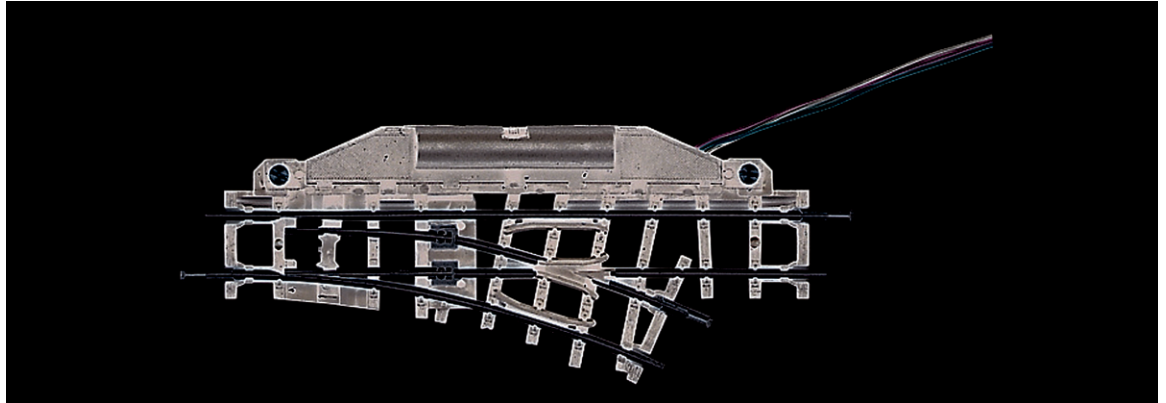

Light railway turnout, right

Art. No.: 32403

€34,40

Light railway turnout, right, with electric motor.

Length of the straight track 104.2 mm. Branch angle 24°. Radius of the branch track 194.6 mm. Gauge: 9 mm.

Specifications:**Measurements**

Rail profile height	2.1 mm
---------------------	--------