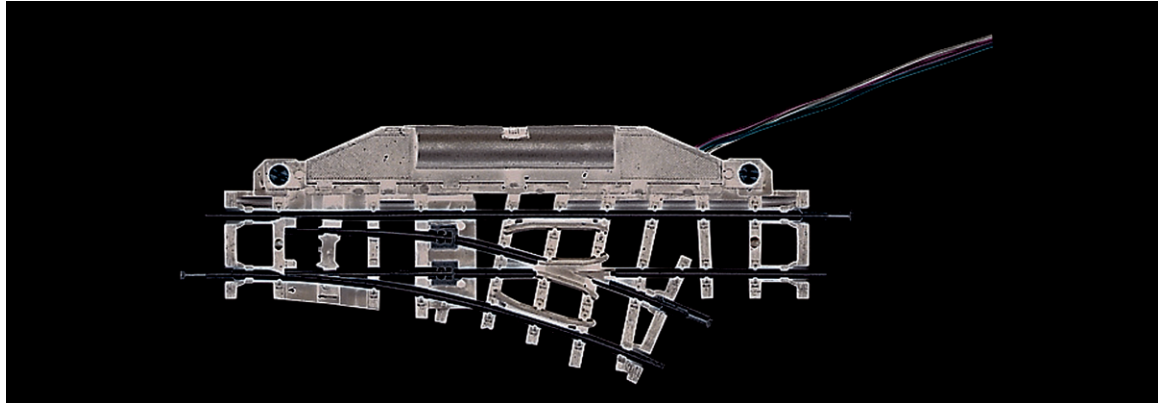

## Light railway turnout, right

Art. No.: 32403

€33,40

Light railway turnout, right, with electric motor.

Length of the straight track 104.2 mm. Branch angle 24°. Radius of the branch track 194.6 mm. Gauge: 9 mm.