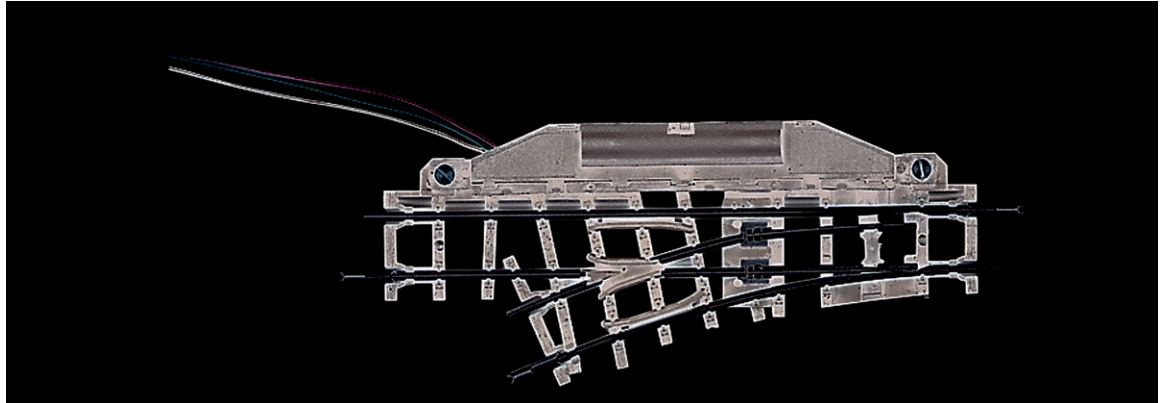

Light railway turnout, left

Art. No.: 32401

€33,40

Light railway turnout, left, with electric motor.

Length of the straight track 104.2 mm. Branch angle 24°. Radius of the branch track 194.6 mm. Gauge: 9 mm.