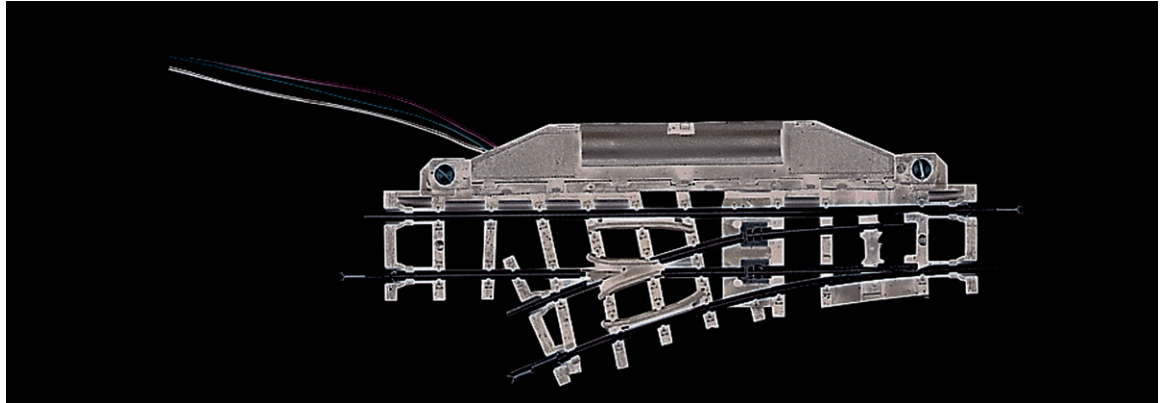

Light railway turnout, left

Art. No.: 32401

€34,40

Light railway turnout, left, with electric motor.

Length of the straight track 104.2 mm. Branch angle 24°. Radius of the branch track 194.6 mm. Gauge: 9 mm.

Specifications:**Measurements**

Rail profile height	2.1 mm
---------------------	--------