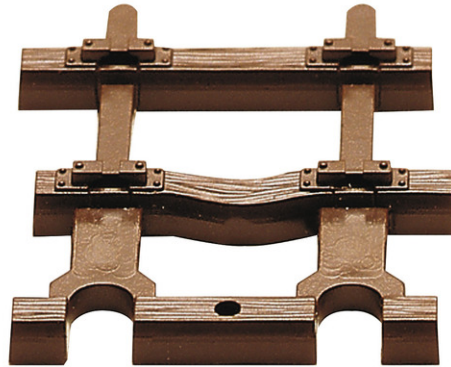

Sleeper end piece

Art. No.: 32211

=

€1,20

Sleeper end piece, matches light railway flex track 32201.