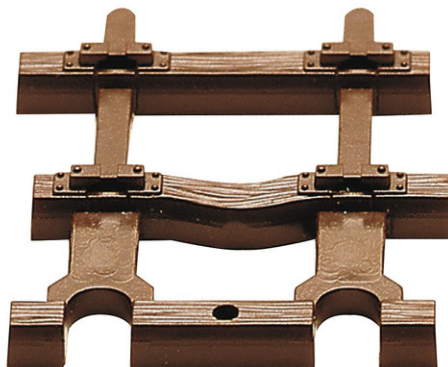

Sleeper end piece

Art. No.: 32211

=

€1,40

Sleeper end piece, matches light railway flex track 32201.