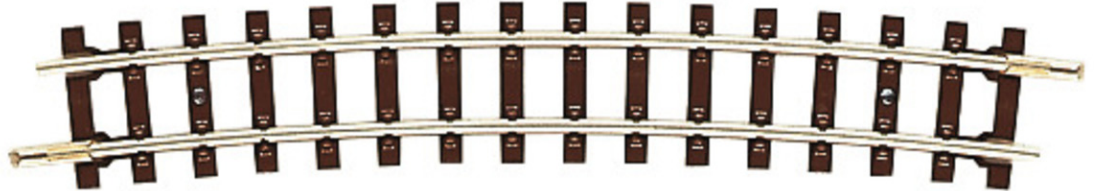

## Curved track

Art. No.: 32205

=

€3,40

Curved track.

Radius 493 mm, arc angle 13.1°. Gauge: 9 mm.

Opposite curve for narrow gauge turnouts.