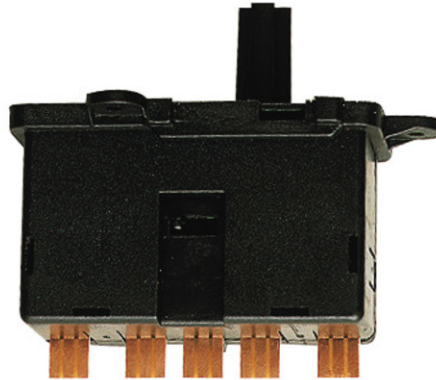

Below baseboard turn-out mechanism

Art. No.: 10030

€44,40

Below baseboard turn-out mechanism.

Can be used for all ROCO rail systems.

Low energy consumption, shut off mechanism, 4 single-pole double-throw switches.

Can also be installed horizontally.

Dimensions approx. 60 x 27 x 45 mm.