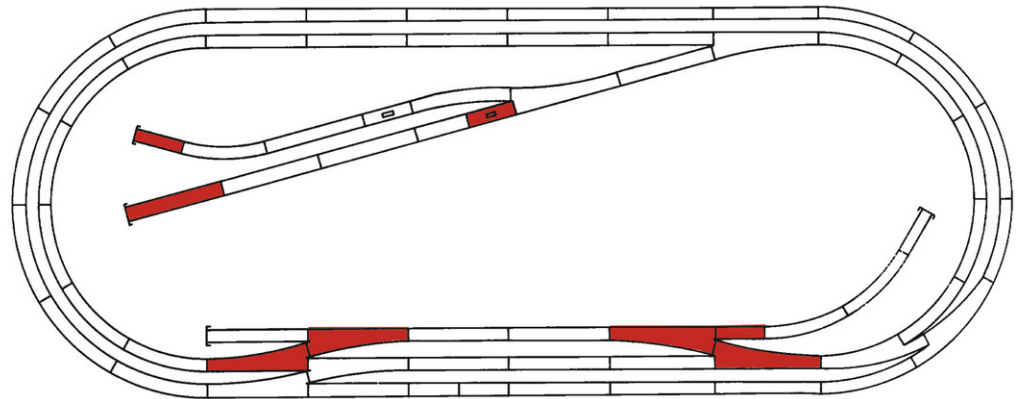

ROCO LINE track set E

Art. No.: 42013

€102,90

ROCO LINE track set E (tracks with bedding).

Content:

2 straight tracks G $\frac{1}{2}$ (42512)

1 straight track G1 (42510)

2 manual tournouts left Wl15 (42538)

2 manual tournouts right Wr15 (42539)

1 manual uncoupler track (G $\frac{1}{2}$)

2 buffer stop kits (42608)

2 track end pieces (42651)

Size: approx. 250 x 105 cm

The track set A is the minimum layout contained in all starter sets with ROCO LINE with bedding and cannot be purchased separately. All other tracks sets are extensions of this layout. (A+B+C+D+E)