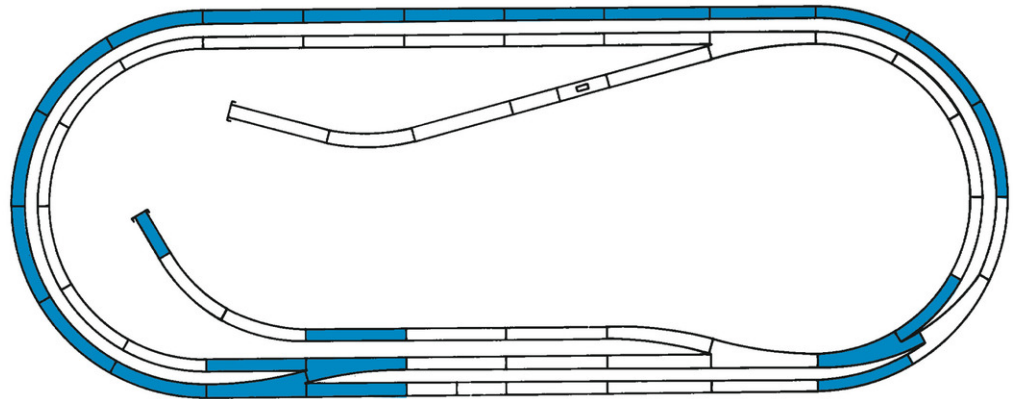

## ROCO LINE track set D

Art. No.: 42012

€138,90

ROCO LINE track set D (tracks with bedding).

Content:

- 9 straight tracks G1 (42510)
- 1 straight track G $\frac{1}{2}$  (42512)
- 1 curved track R2 (42522)
- 10 curved tracks R3 (42523)
- 2 manual tournouts left WI15 (42538)
- 1 manual curved tounout left BWI2/3 (42558)
- 1 buffer stop kit (42608)
- 1 track end piece (42651)
- 1 substitute embankment slopes (42650)

Size: approx. 250 x 105 cm

The track set A is the minimum layout contained in all starter sets with ROCO LINE with bedding and cannot be purchased separately. All other tracks sets are extensions of this layout. (A+B+C+D)