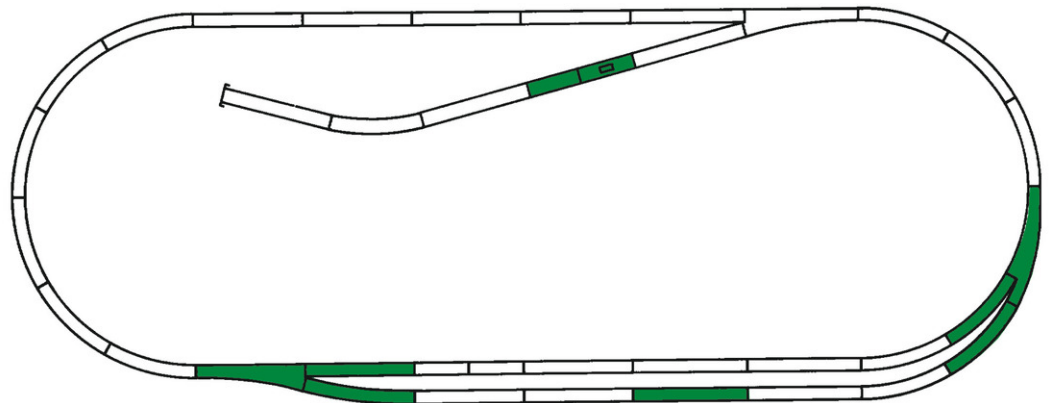

## ROCO LINE track set C

Art. No.: 42011

€66,90

ROCO LINE track set C (tracks with bedding).

Content:

2 straight tracks G1 (42510)

1 straight track G½ (42512)

1 curved track R10 (42528)

2 curved tracks R2 (42522)

1 manual uncoupler track (G½)

1 manual curved turnout right BWr2/3 (42559)

1 manual turnout right Wr15 (42539)

Size: approx. 230 x 100 cm

The track set A is the minimum layout contained in all starter sets with ROCO LINE with bedding and cannot be purchased separately. All other tracks sets are extensions of this layout. (A+B+C)