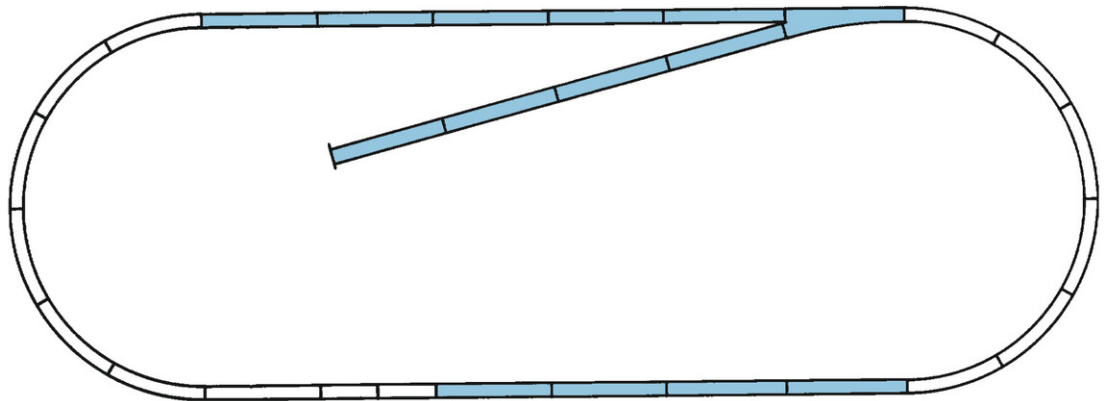

ROCO LINE track set B

Art. No.: 42010

€66,90

ROCO LINE track set B (tracks with bedding).

Content:

13 straight tracks G1 (42510)

1 manual turnout left WI15 (42538)

1 buffer stop kit (42608)

1 roadbed end piece (42651)

Size: approx. 240 x 100 cm

The track set A is the minimum layout contained in all starter sets with ROCO LINE with bedding and cannot be purchased separately. All other tracks sets are extensions of this layout. (A+B)