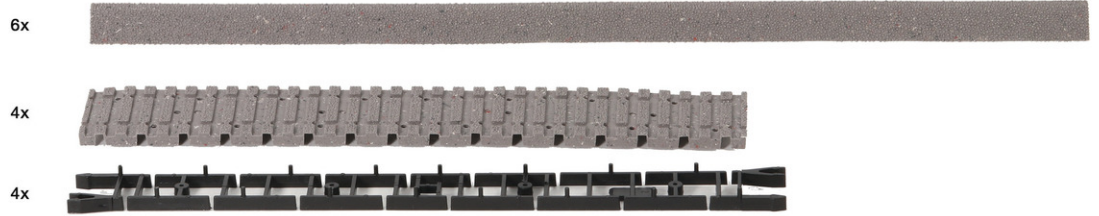

Track bed

Art. No.: 42660 €15,40

Track bed, suitable for 1 flex track with wooden sleepers (42400).