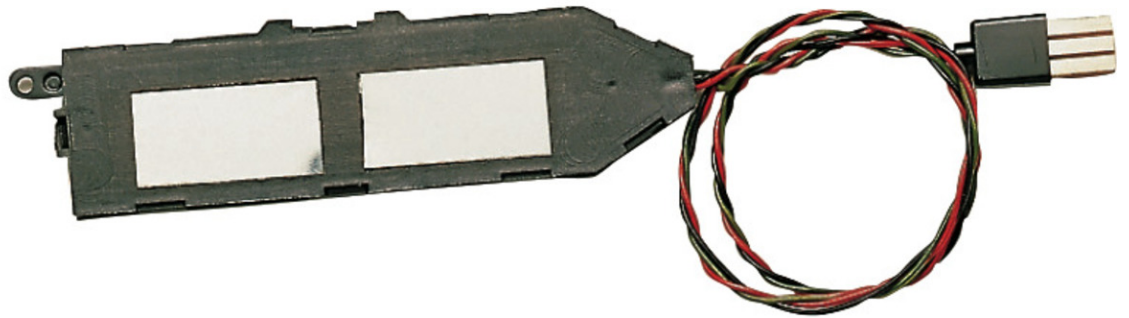

Universal bedding switch drive

Art. No.: 42620

€14,60

Universal bedding switch drive. Low switching current consumption, limit switch.

Note please: Like all ROCO switch drives, this drive of course features a limit switch. However, as the adjuster of the drive is held in its end position by the tongue adjustment mechanism of the switch itself (and only then will the limit switch function reliably), please do not try out the switch drive unless it is clip-connected to a switch.