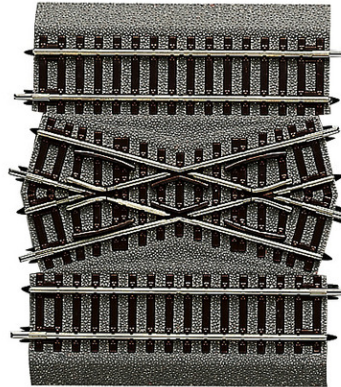

Centrepiece for double crossover DGV15

Art. No.: 42598

€26,90

Centrepiece for double crossover DGV15 with bedding.

Length 115 mm, crossing angle 30°.

Suitable in combination with 15° turnouts/diamond crossings with slips.

The railroad lines that cross each other are not electrically isolated.

Specifications:

Measurements

Rail profile height	2.1 mm
---------------------	--------
