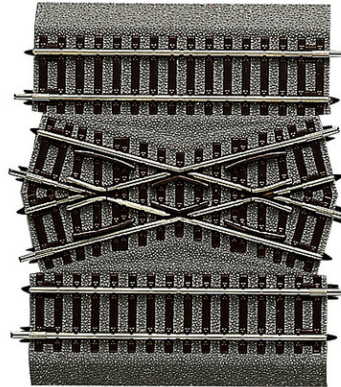

Centrepiece for double crossover DGV15

Art. No.: 42598

€24,90

Centrepiece for double crossover DGV15 with bedding.

Length 115 mm, crossing angle 30°.

Suitable in combination with 15° turnouts/diamond crossings with slips.

The railroad lines that cross each other are not electrically isolated.