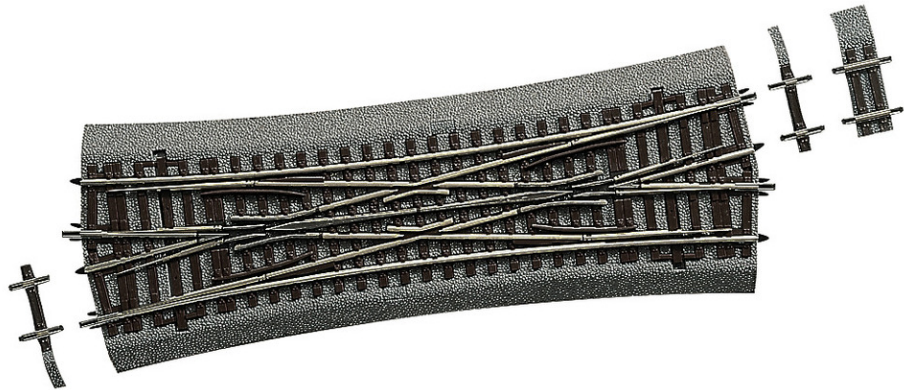

## Double slip turnout DKW15

Art. No.: 42594

€57,60

Double slip turnout DKW15 with bedding, manually operated. Design "Baeseler" with switch rails located at the outside.

Length 230 mm (standard length), crossing angle 15°, effective branch radius 1050 mm.

For diagonal installation two D4 and one D 12 are included.

Owing to the geometrical characteristics of this type of double slip turnout it is necessary to always use it polarized.

Suitable turnout mechanisms (2 pieces are required): 42620 or 42624.

#### Measurements

---

Rail profile height	2.1 mm
---------------------	--------

---