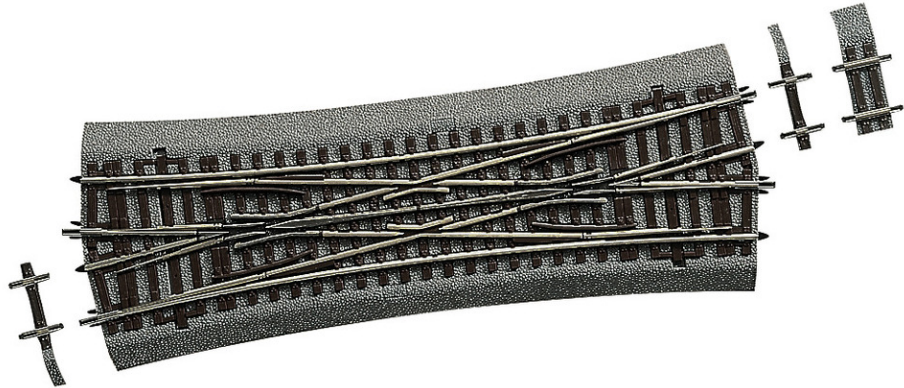

## Double slip turnout DKW15

Art. No.: 42594

€55,90

Double slip turnout DKW15 with bedding, manually operated. Design "Baeseler" with switch rails located at the outside.

Length 230 mm (standard length), crossing angle 15°, effective branch radius 1050 mm.

For diagonal installation two D4 and one D 12 are included.

Owing to the geometrical characteristics of this type of double slip turnout it is necessary to always use it polarized.

Suitable turnout mechanisms (2 pieces are required): 42620 or 42624.