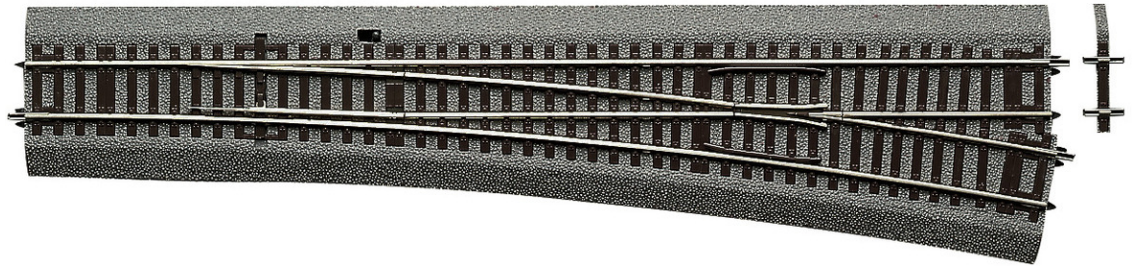

Turnout right Wr10

Art. No.: 42581

€35,90

Turnout right hand Wr10 with bedding, manually operated.

Length 345 mm (= G1 + G½), branch angle 10°, branch radius 1946 mm, frog angle 8.1°.

An 5-mm spacer element (D5) is included for diagonal installation.

Suitable electric turnout drive: 42620 or 42624.