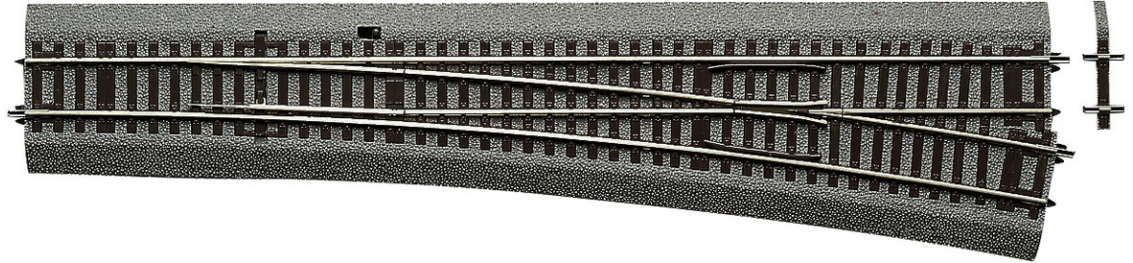

Turnout right Wr10

Art. No.: 42581

€36,90

Turnout right hand Wr10 with bedding, manually operated.

Length 345 mm (= G1 + G½), branch angle 10°, branch radius 1946 mm, frog angle 8.1°.

An 5-mm spacer element (D5) is included for diagonal installation.

Suitable electric turnout drive: 42620 or 42624.

Specifications:

Measurements

Rail profile height

2.1 mm
