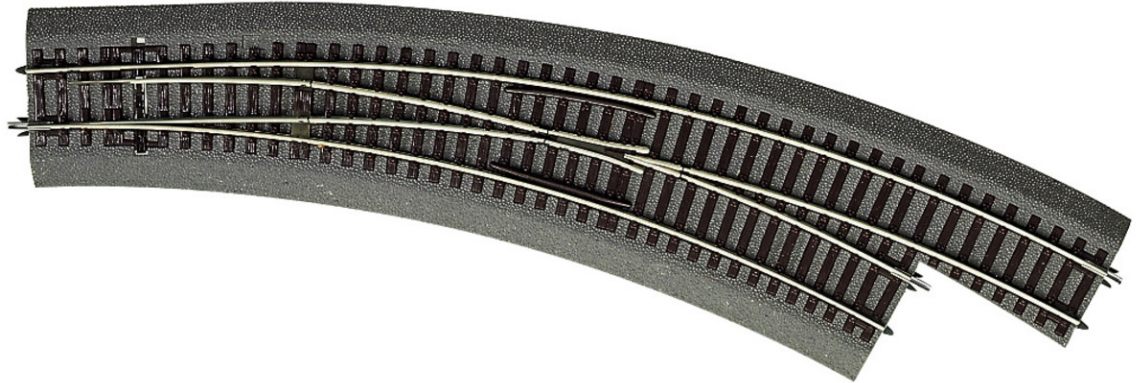

Curved turnout right BWr5/6

Art. No.: 42571

€42,80

Curved turnout right hand BWr5/6 with bedding, manually operated.

Radius of main track and branch track 542.8 mm (R5), arc angle 30°.

Suitable electric turnout drive: 42620 or 42624.

Specifications:

Measurements

Rail profile height	2.1 mm
---------------------	--------