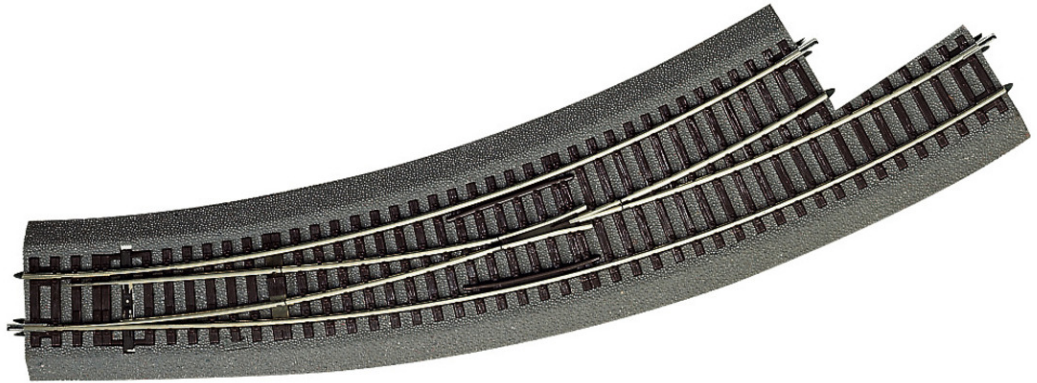

Curved turnout left BWI5/6

Art. No.: 42570

€41,40

Curved turnout left hand BWI5/6 with bedding, manually operated.

Radius of main track and branch track 542.8 mm (R5), arc angle 30°.

Suitable electric turnout drive: 42620 or 42624.