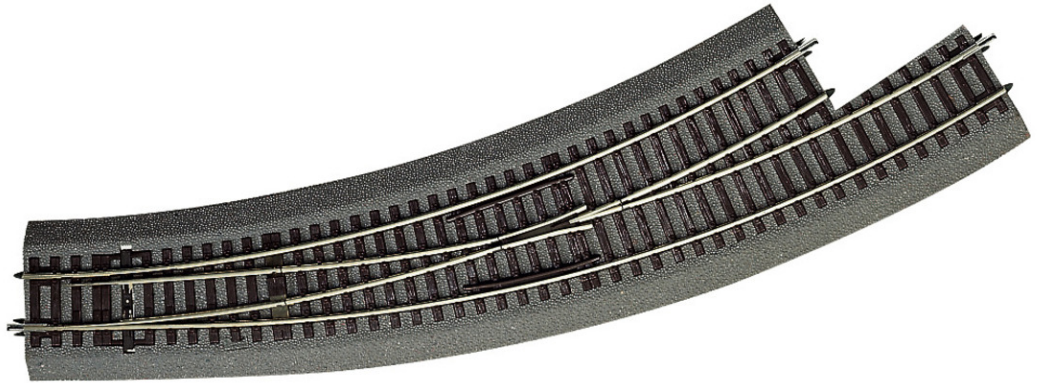

Curved turnout left BWI5/6

Art. No.: 42570

€42,80

Curved turnout left hand BWI5/6 with bedding, manually operated.

Radius of main track and branch track 542.8 mm (R5), arc angle 30°.

Suitable electric turnout drive: 42620 or 42624.

Specifications:

Measurements

Rail profile height	2.1 mm
---------------------	--------