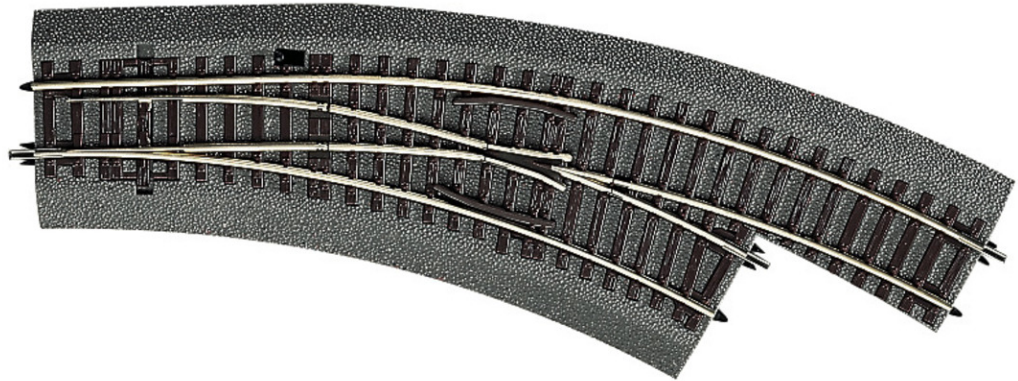

Curved turnout right BWr2/3

Art. No.: 42557

€32,90

Curved turnout right hand BWr2/3 with bedding, manually operated.

Radius of main track and branch track 358 mm (R2), arc angle 30°, polarization pre-installed.

Suitable electric turnout drive: 42620 or 42624.

Note:

The curved turnouts R2/R3 are only conditionally suitable for to-scale express coaches with a length-over-buffers exceeding 300 mm because the parallel track separation narrows at the turnout, causing problems if long wagons meet at the turnout.

Specifications:

Measurements

Rail profile height	2.1 mm
---------------------	--------