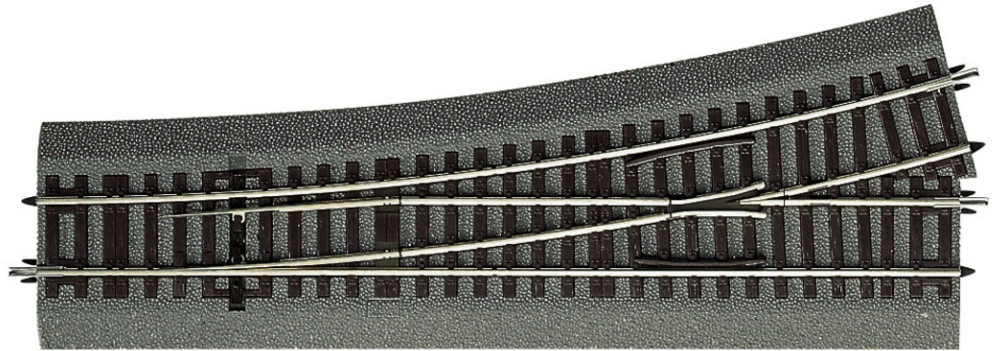

Turnout left WI15

Art. No.: 42538

€24,90

Turnout left hand WI15 with bedding, manually operated.

Length 230 mm (standard length), branch angle 15°, branch radius 873.5 mm, frog angle 10.8°.

Especially inexpensive version without distancers and without pre-installed polarization.

Suitable electric turnout drive: 42620 or 42624.