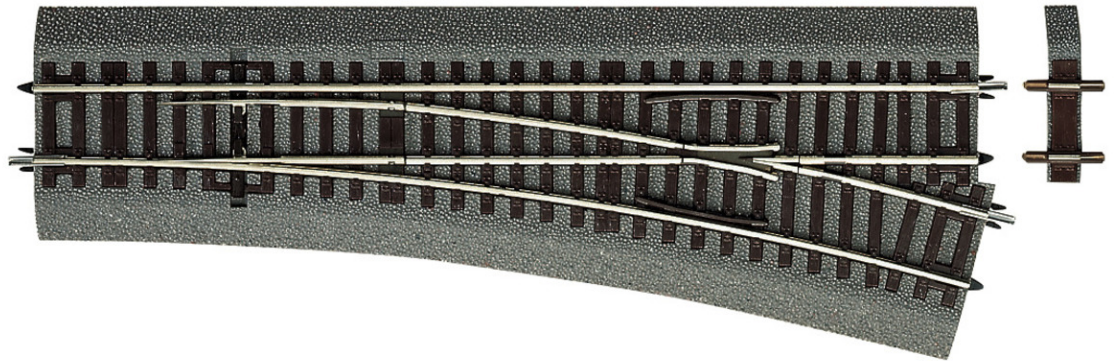

Turnout right Wr15

Art. No.: 42533

€25,90

Turnout right hand Wr15 with bedding, manually operated.

Length 230 mm (standard length), branch angle 15°, branch radius 873.5 mm, frog angle 10.8°, with pre-installed polarization.

An 8-mm spacer element (D8) is included for diagonal installation.

Suitable electric turnout drive: 42620 or 42624.