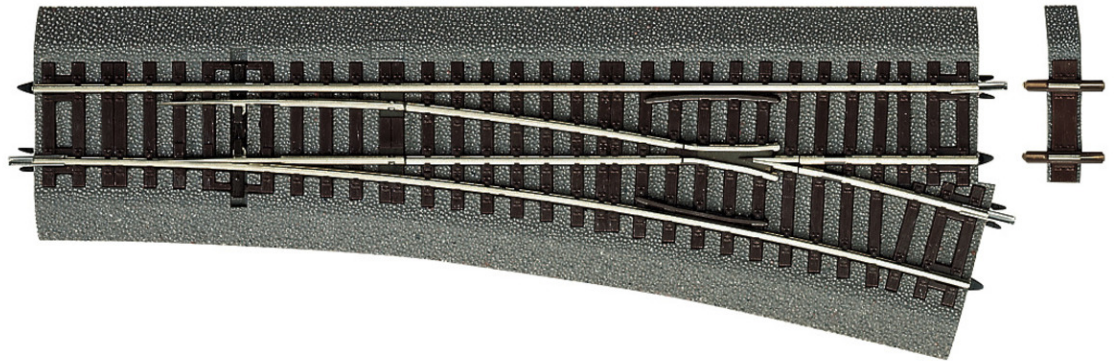

## Turnout right Wr15

Art. No.: 42533

€31,90

Turnout right hand Wr15 with bedding, manually operated.

Length 230 mm (standard length), branch angle 15°, branch radius 873.5 mm, frog angle 10.8°, with pre-installed polarization.

An 8-mm spacer element (D8) is included for diagonal installation.

Suitable electric turnout drive: 42620 or 42624.

#### Measurements

Rail profile height	2.1 mm
---------------------	--------