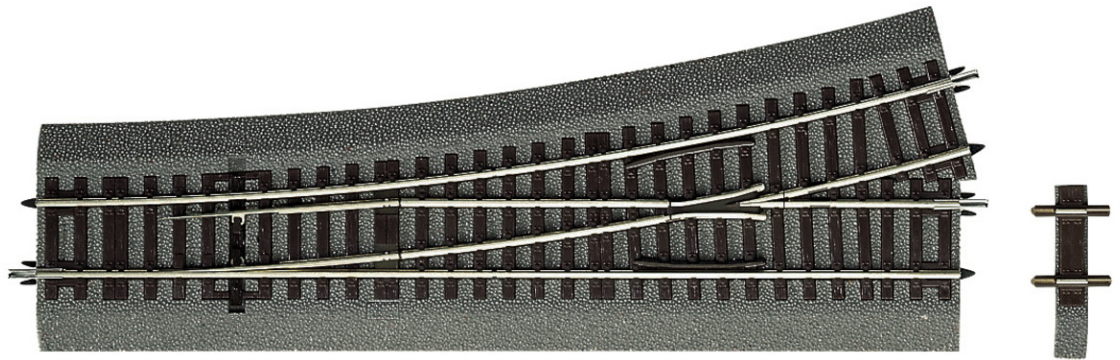

Turnout left WI15

Art. No.: 42532

€25,90

Turnout left hand WI15 with bedding, manually operated.

Length 230 mm (standard length), branch angle 15° , branch radius 873.5 mm, frog angle 10.8° , with pre-installed polarization.

An 8-mm spacer element (D8) is included for diagonal installation.

Suitable electric turnout drive: 42620 or 42624.