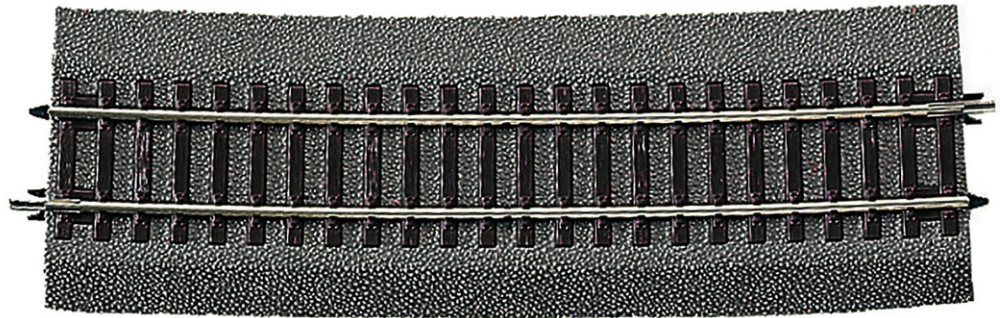

Curved track R20, 5°

Art. No.: 42530

€4,60

Curved track R20 with bedding.

Radius 1962 mm, arc angle 5°.

Two piece constitute complementary curve for 10° turnouts and crossings.