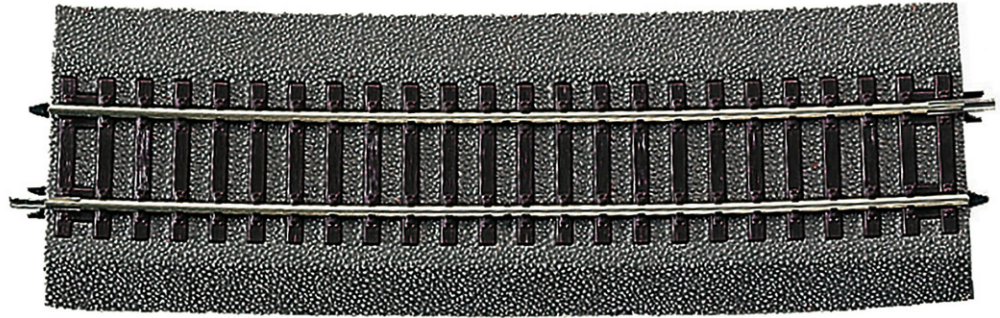

Curved track R20, 5°

Art. No.: 42530

€4,80

Curved track R20 with bedding.

Radius 1962 mm, arc angle 5°.

Two piece constitute complementary curve for 10° turnouts and crossings.

Specifications:**Measurements**

Rail profile height	2.1 mm
---------------------	--------