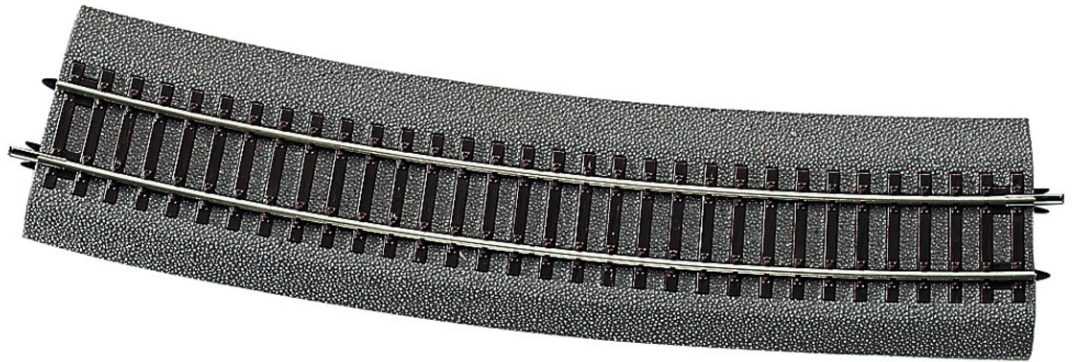

Curved track R10, 15°

Art. No.: 42528

€4,60

Curved track R10 with bedding.

Radius 888 mm, arc angle 15°.

Opposite curve for 15° turnouts and crossings.

Specifications:**Measurements**

Rail profile height	2.1 mm
---------------------	--------