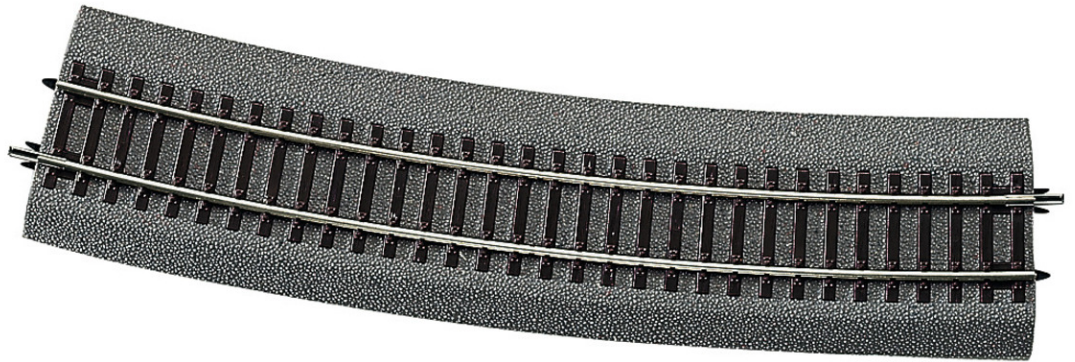

Curved track R10, 15°

Art. No.: 42528

€4,40

Curved track R10 with bedding.

Radius 888 mm, arc angle 15°.

Opposite curve for 15° turnouts and crossings.