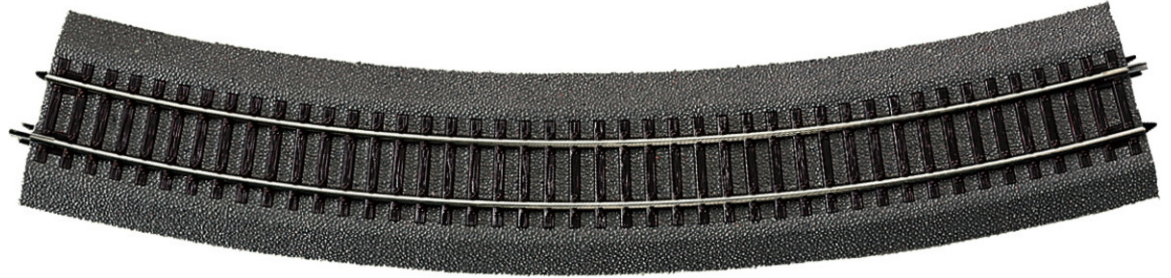

Curved track R6, 30°

Art. No.: 42526

€4,80

Curved track R6 with bedding.

Radius 604.4 mm, arc angle 30°.

12 pieces are needed to form a full circle.

Specifications:**Measurements**

Rail profile height	2.1 mm
---------------------	--------