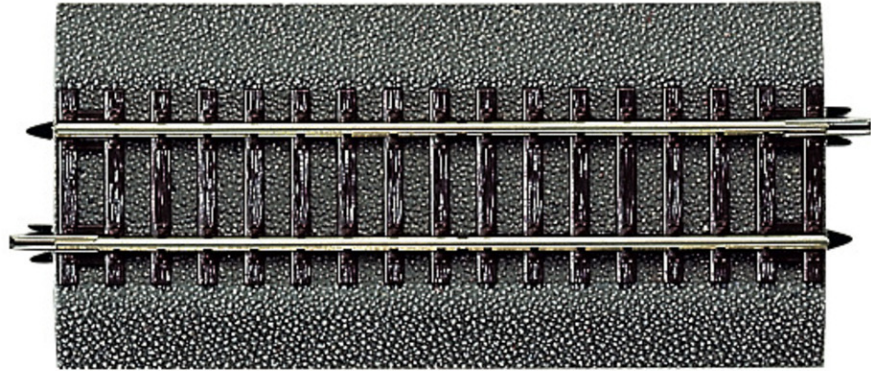

## Straight track DG1

Art. No.: 42511

€3,40

Straight track DG1, diagonal straight element, with bedding.

Length 119 mm.

The diagonal straight track makes the extension of the distance between the parallel tracks possible but the rail siding still remains on the grid line.