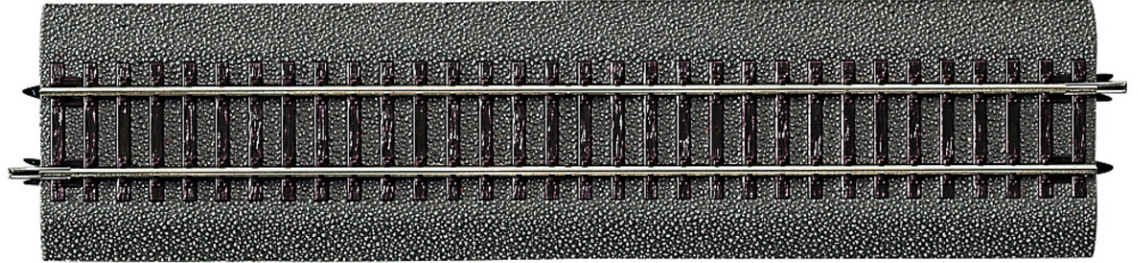

Straight track G1

Art. No.: 42510

€4,40

Straight track G1 with bedding.

Length 230 mm (standard length).