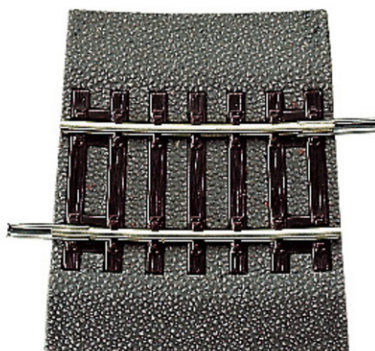

Curved track R2¼, 7.5°

Art. No.: 42508

€3,20

Curved track R2¼ with bedding.

Radius 358 mm, arc angle 7.5°.