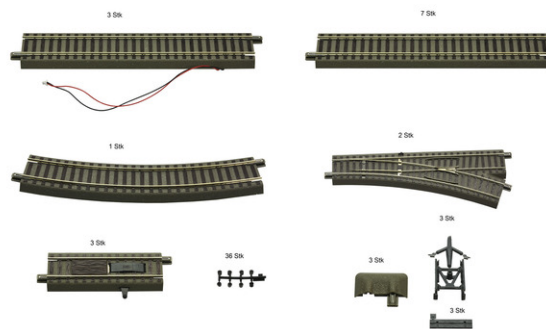

Extension track set for Digital Starter Set

Art. No.: 51251

Extension track set for Digital Starter Set, Set 2. Set to complete item 51250 to build up miniature groups and shunting games.

Contents:

- 7 straight tracks G200 (61110)
- 1 curved track GB22.5 (61128)
- 2 turnouts right (61141) equipped with electromagnetic turnout motor (61195) and turnout decoder (61196)
- 3 electric uncoupler tracks (61118)
- 3 straight tracks G200 (61110) with inbuilt decoder (61197)
- 3 buffer stop kits (42608)
- 3 track end pieces (61180)