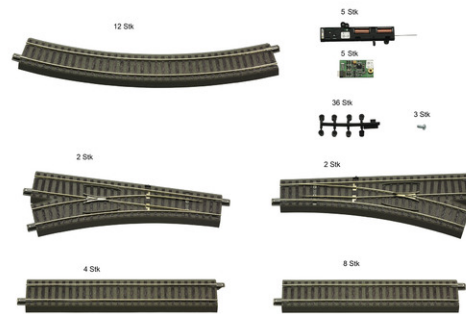

## Extension track set for Digital Starter Set

Art. No.: 51250 = €209,90

Extension track set for Digital Starter Set, Set 1 to build a parallel circle.

Contents:

4 straight tracks G200 (61110)

8 straight tracks G185 (61111)

12 curved tracks R4 (61124)

2 turnouts left (61140) equipped with electromagnetic turnout motor (61195) and turnout decoder (61196)

2 turnouts right (61141) equipped with electromagnetic turnout motor (61195) and turnout decoder (61196)