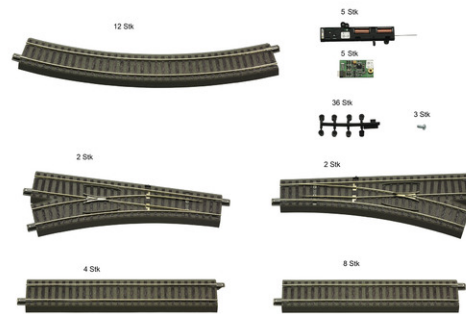

Extension track set for Digital Starter Set

Art. No.: 51250

€216,40

Extension track set for Digital Starter Set, Set 1 to build a parallel circle.

Contents:

4 straight tracks G200 (61110)

8 straight tracks G185 (61111)

12 curved tracks R4 (61124)

2 turnouts left (61140) equipped with electromagnetic turnout motor (61195) and turnout decoder (61196)

2 turnouts right (61141) equipped with electromagnetic turnout motor (61195) and turnout decoder (61196)

1 electromagnetic turnout motor (61195) and

1 turnout decoder (61196) to retrofit the turnout from the digital starter set.

Space required: approx. 263 x 106 cm

Specifications:

Measurements

Rail profile height	2.1 mm
---------------------	--------