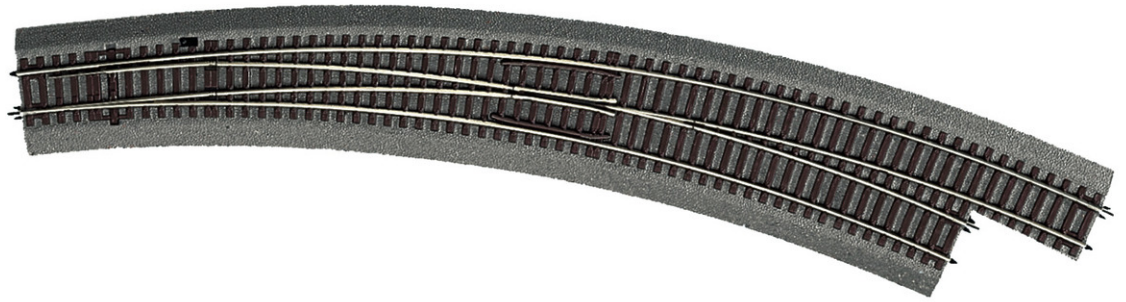

Curved turnout right BWr9/10

Art. No.: 42569

€52,90

Curved turnout right hand BWr9/10 with bedding, manually operated.

Radius of main track and branch track 826.4 mm (R9), arc angle 30°.

Suitable electric turnout drive: 42620 or 42624.

Specifications:

Measurements

Rail profile height	2.1 mm
---------------------	--------