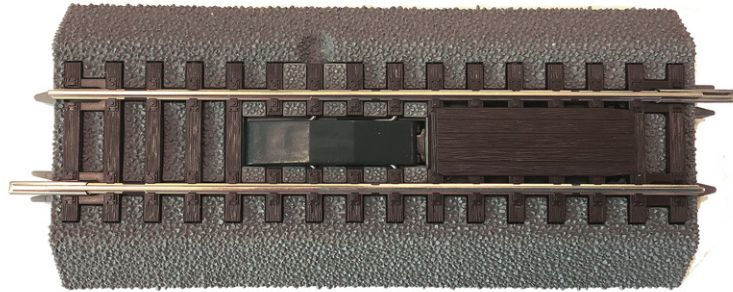

Electric uncoupler track (G½)

Art. No.: 42519

€24,90

Electric uncoupler track with bedding.

Length 115 mm (half standard length).

The electromagnetic drive is completely hidden inside the roadbed.