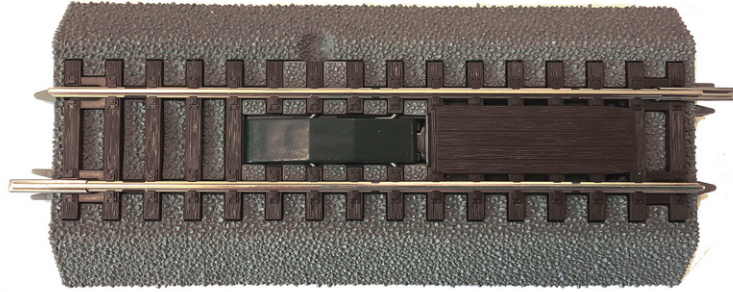

Electric uncoupler track (G½)

Art. No.: 42519

€26,90

Electric uncoupler track with bedding.

Length 115 mm (half standard length).

The electromagnetic drive is completely hidden inside the roadbed.

Specifications:

Measurements

Rail profile height	2.1 mm
---------------------	--------
