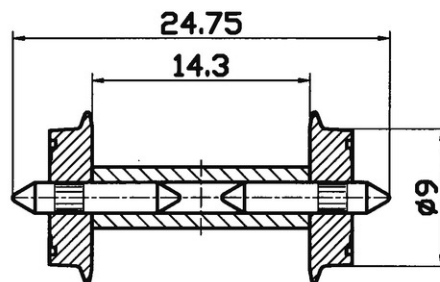

DC NEM standard wheel set

Art. No.: 40191

€8,60

H0 standard wheel set for direct current, with split axle.

Wheel diameter: 9 mm.

Axle length: 24.75 mm.

Content: 2 pieces/package.