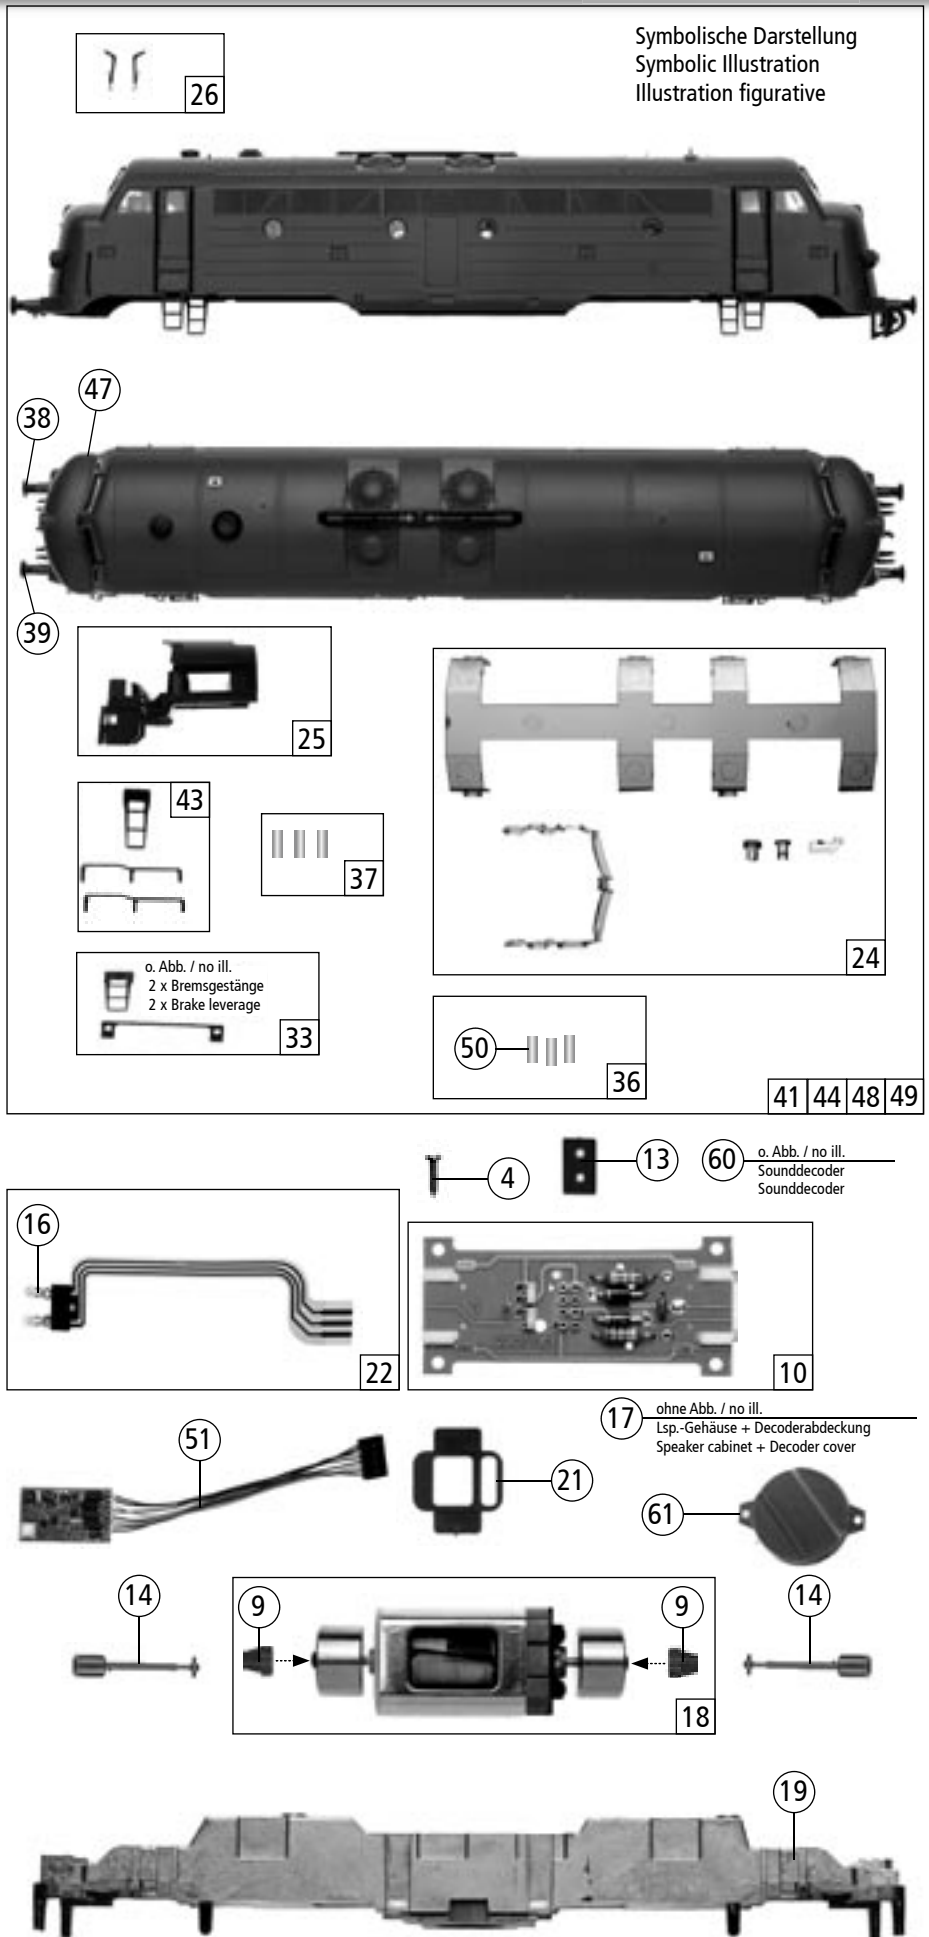

Pos.Nr. Pos.no. Position	Beschreibung Description Désignation	Preisgruppe Price bracket Catégorie de prix	
		Art.-Nr. Art.no. Réf.	
1	Set with traction tires DC	85622	19
2	Screw M 1.6 x 3	85658	2
3	Screw M 2 x 6	85672	2
4	Screw 2.2 x 9.5	85808	2
5	Spring	86208	2
6	Gear	86418	2
7	Worm gear	86419	4
8	Idler gear	86480	2
9	Cardan shell short	87129	3
10	Printed circuit assembly	87838	38
11	Universal coupling	89282	5
12	Bearing for Worm axle	89749	6
13	Connector	100644	7
14	Cardan Shaft	105906	3
15	Parts set	108322	8
16	Light bulb 16V	109321	10
17	Speaker cabinet + Decoder cover (no ill.)	114062	2
18	Motor	113419	57
19	Main frame	113686	30
20	Kinematics	113687	3
21	Motor spacer	113690	7
22	Flexible Printed circuit for bulbs	113691	26
23	Gear parts set	113692	24
24	Window-/light transm.set	113698	16
25	Drivers cab ass.	113699	10
26	Wiper set	113701	6
27	Wheel contact	113704	2
28	Worm set	113705	24
29	Wormcover with vibration damper	113724	8
30	Parts set	113830	8
31	Bogie 1+3 ass	113833	25
32	Bogie 2 ass	113834	25
33	Parts set	113835	7
34	Wheelset with 2 traction tires	113836	20
35	Wheelset without traction tires	113837	18
36	Lenses set	113838	7
37	Lightrings set	113839	7
38	Buffer vaulted	113841	2
39	Buffer flat	113842	2
40	Snow plug set	113851	7
41	Body Shell ass.	113852	58
42	Bag with accessories	113853	28
43	Parts set	113854	7
Variant Parts 63476			
44	Body Shell ass.	113831	58
Variant Parts 63474			
45	Snow plug set	113829	7
46	Bag with accessories	113832	28
47	Bar end	113840	2
48	Body Shell ass.	113843	58
Variant Parts 63475			
49	Body Shell ass.	113849	58
50	Lightring 5 Light 113850	2	
~ AC 69470/69479			
51	Decoder "Motorola" load regulated (only 69470)	10738	---
52	Whisper wiper, short	40064	---
53	Set with traction tires	85623	16
54	Screw M 1.6 x 5	110008	2
55	Wheelset without gear	113845	16
56	Gear bottom	113708	6
57	Gear cover set	113711	18
58	Wheelset with 2 traction tires	113844	20
59	Wheelset without traction tires	113847	18
Variant Parts 63478 /69478 Sound			
60	Sound-Decoder sound ET A95	112847	94
61	Speaker cabinet	114062	6