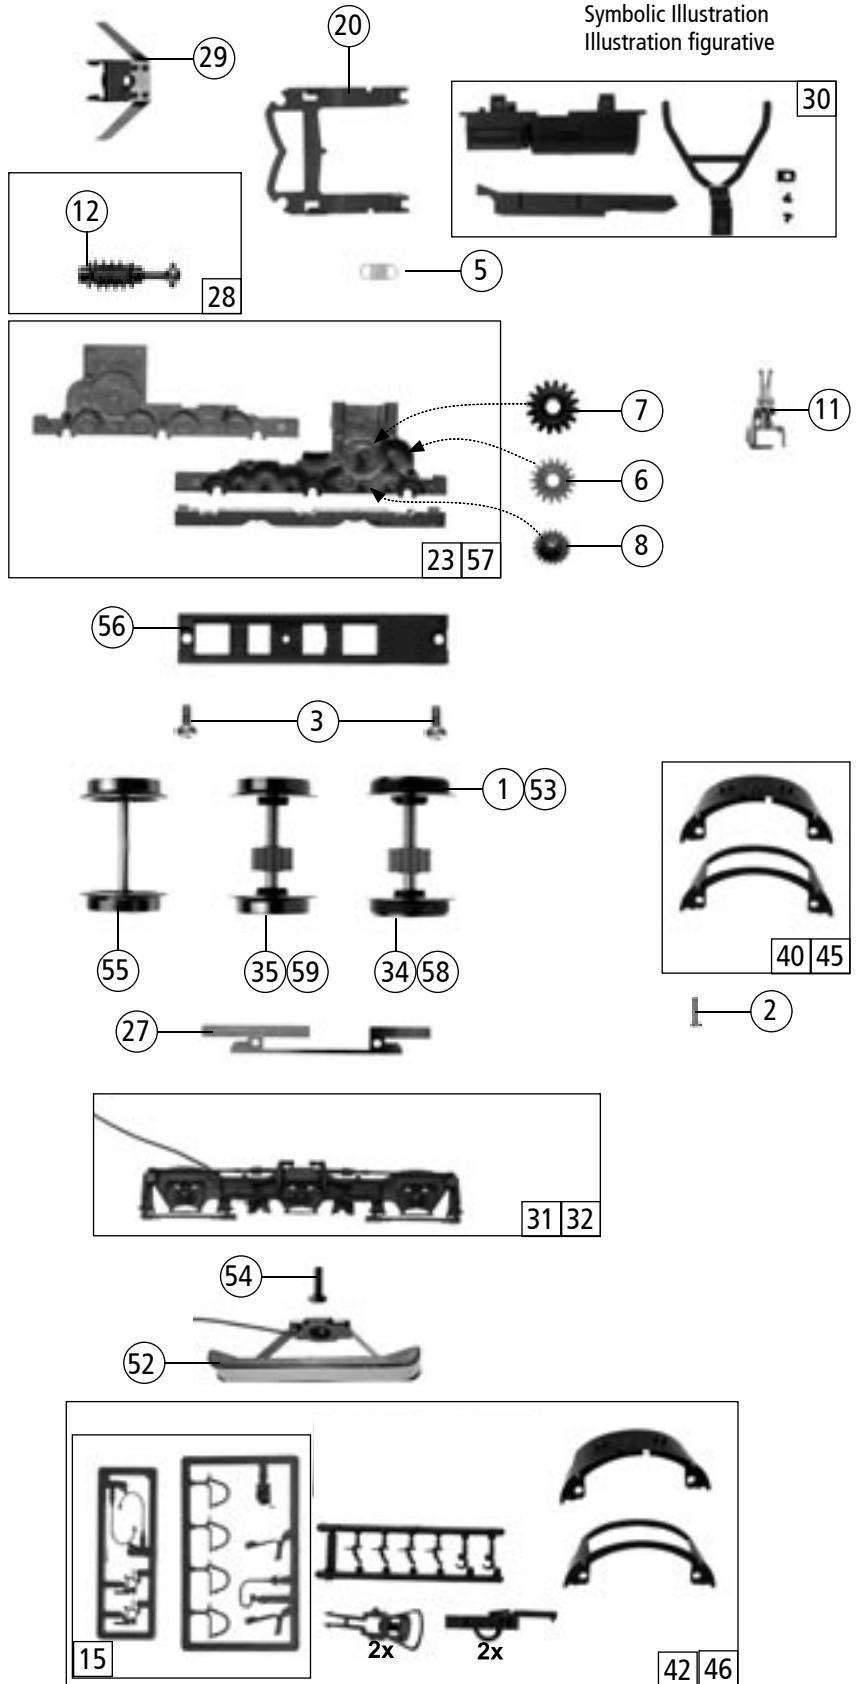

Symbolische Darstellung
Symbolic Illustration
Illustration figurative

Ersatzteile erhalten Sie bei Ihrem Fachhändler, Ihrer Landesvertretung, oder bei:
You can order your Replacement Parts at your local dealer, your country representative, or:
Passez commande des pièces détachées chez votre détaillant, chez le S.A.V. de votre importateur national ou en direct au S.A.V. ROCO:

ROCO Modellsenspielwaren
VertriebsgmbH & Co. Handels KG
- Service -
Georg-Wrede-Straße 49
D-83395 Freilassing
☐ +49 / (0)86 54 / 47 63 0
Fax: +49 / (0)86 54 / 47 63 50
E-Mail: service@roco-online.de